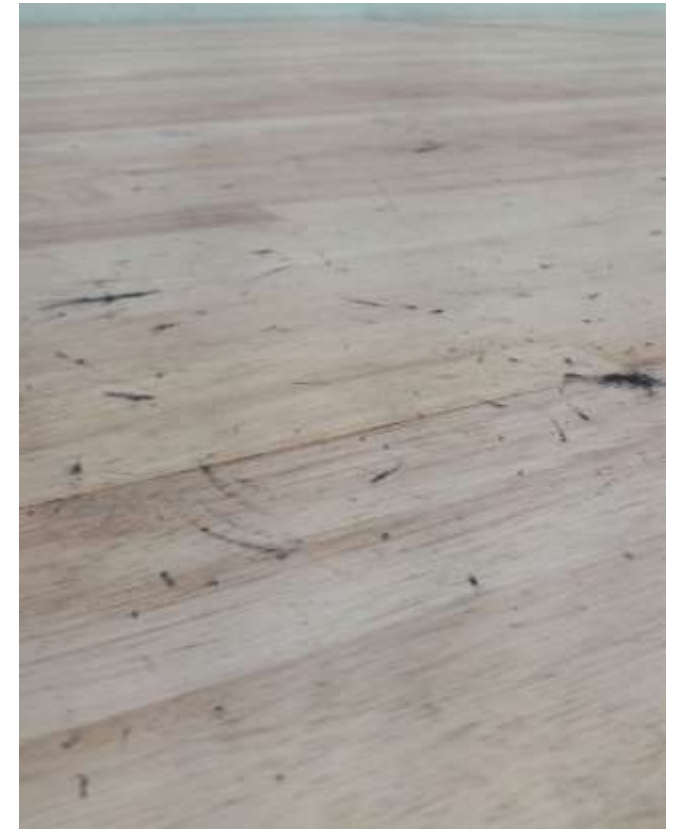

Squash Shoes ONLY

No Black or Marking Soles

No old flaky grips

R1,000 fine & 1 month suspension
(For use of incorrect equipment)

**THANK YOU FOR
BEING CONSIDERATE**

R150 000

spent on **YOUR** courts.

Only to be irreparably **DAMAGED** by inconsiderate members